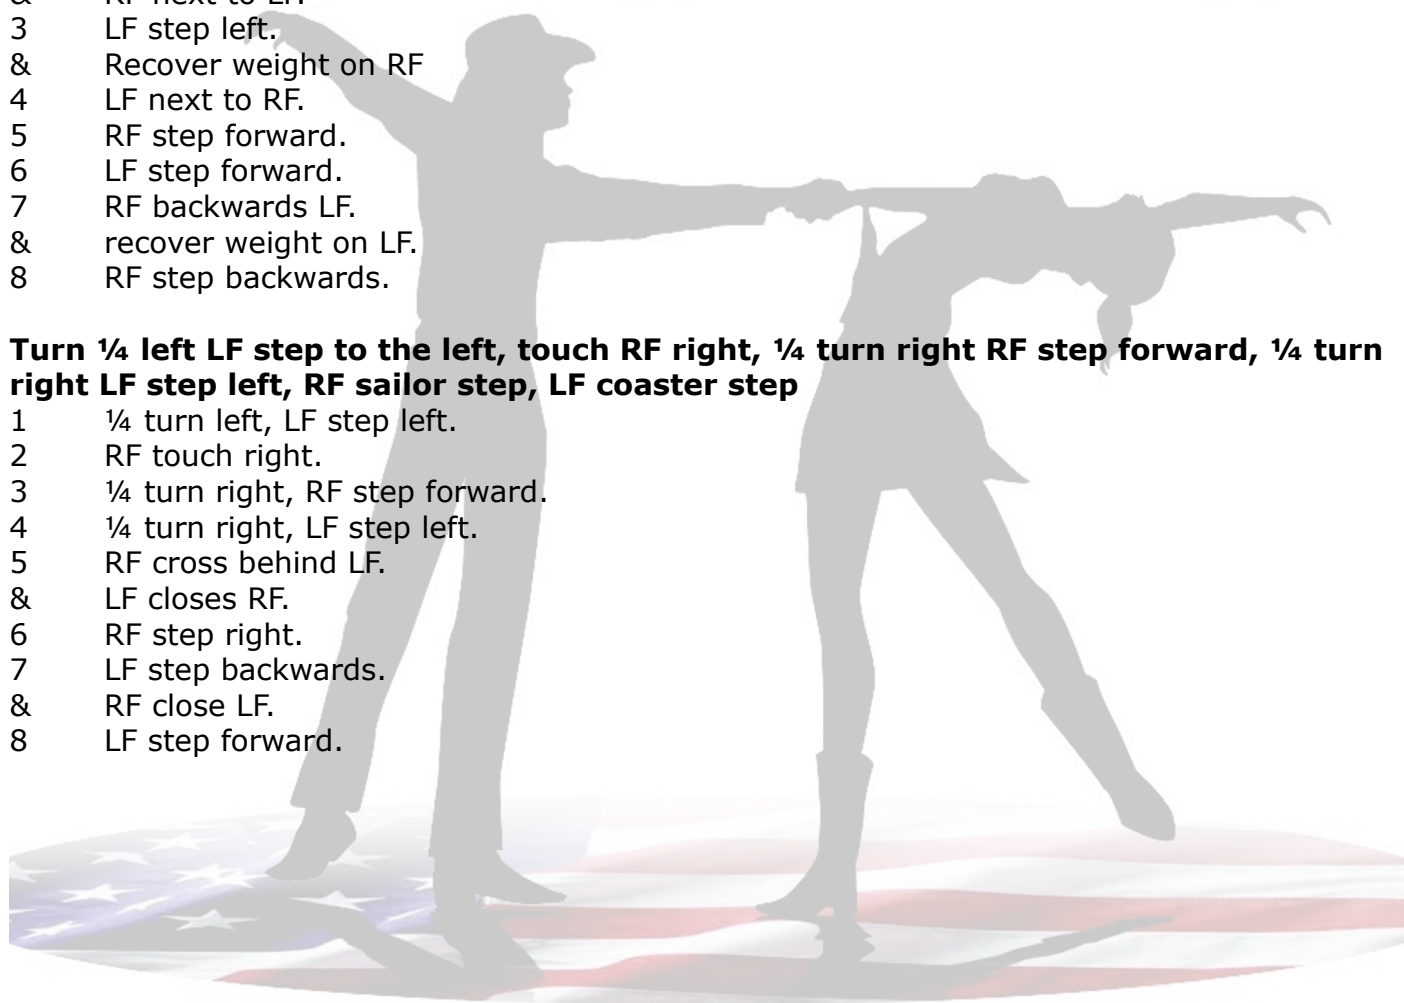

School Dance Styles

Ecole de Danse

Mambo right, kick RF forward, Mambo left, Walk RF, walk LF, Tripple step.

1. 1 RF step right.
2. & Recover weigh on LF.
3. 2 RF kick forward.
4. & RF next to LF.
5. 3 LF step left.
6. & Recover weight on RF
7. 4 LF next to RF.
8. 5 RF step forward.
9. 6 LF step forward.
10. 7 RF backwards LF.
11. & recover weight on LF.
12. 8 RF step backwards.

Turn ¼ left LF step to the left, touch RF right, ¼ turn right RF step forward, ¼ turn right LF step left, RF sailor step, LF coaster step

1. 1 ¼ turn left, LF step left.
2. 2 RF touch right.
3. 3 ¼ turn right, RF step forward.
4. 4 ¼ turn right, LF step left.
5. 5 RF cross behind LF.
6. & LF closes RF.
7. 6 RF step right.
8. 7 LF step backwards.
9. & RF close LF.
10. 8 LF step forward.

Cathy MERIOT - Choréographe / Instructor

106 I chemin des Jardins

83920 LA MOTTE en PROVENCE

tél : 06.61.17.10.82 courriel : cathy.meriot83@sfr.fr

www.schooldancestyles.fr